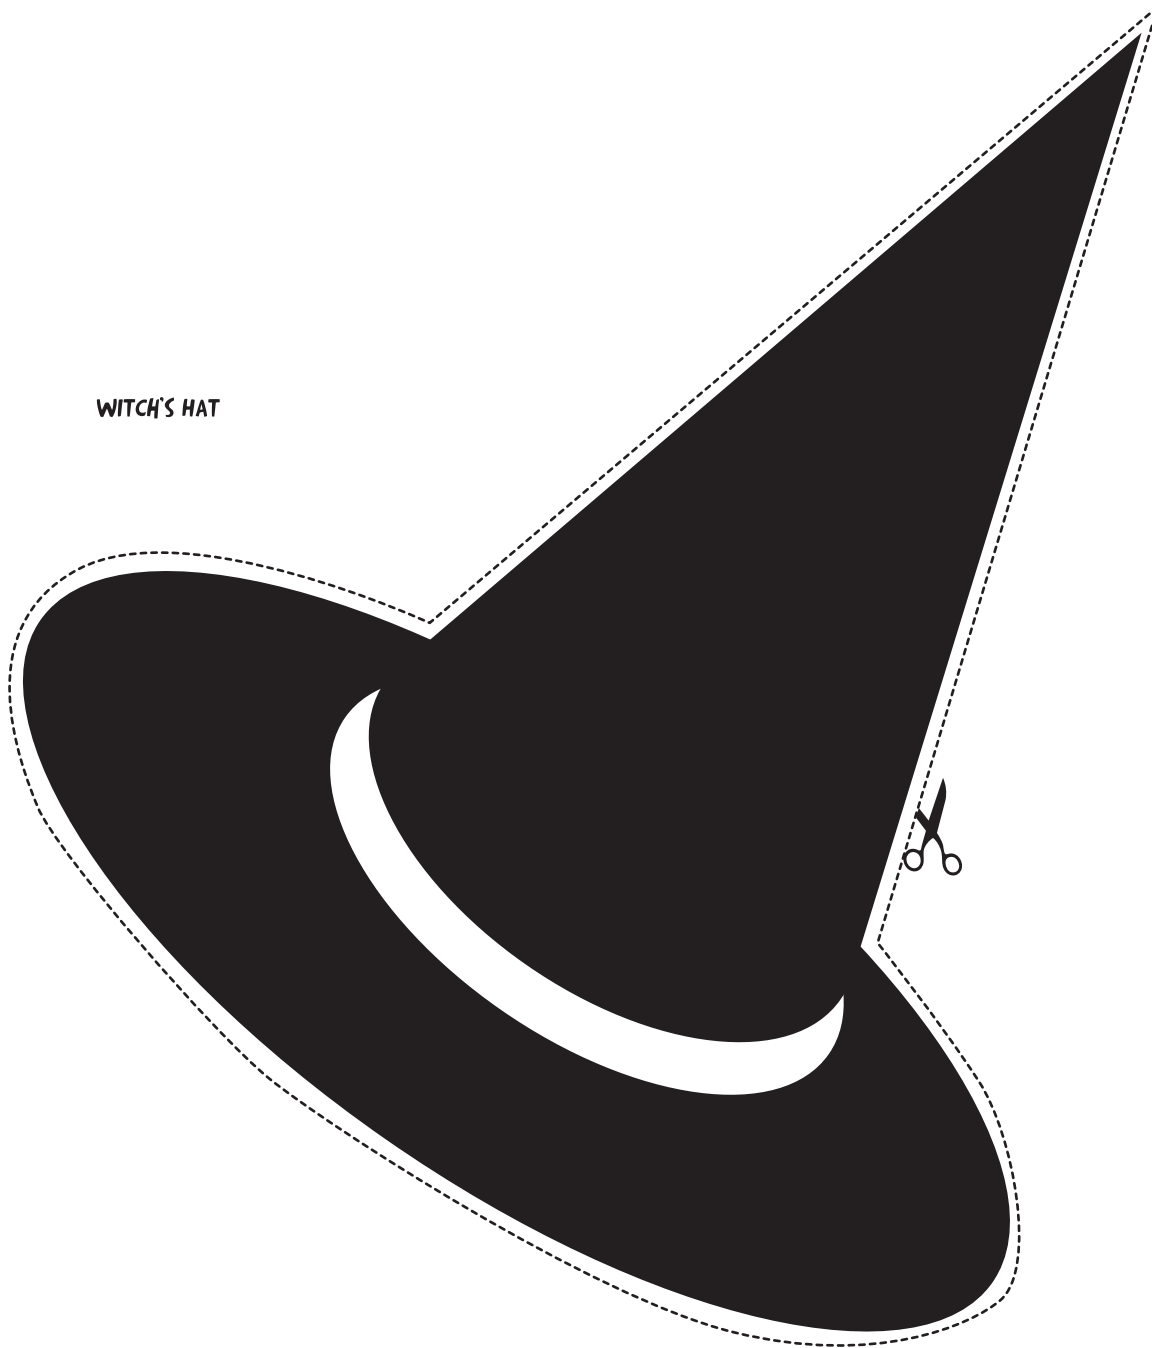

MASK TITLE:
WITCH/MONSTER

CREATED BY:
KATHERINE HUBBS / WWW.KITTIECAKE.COM

MASK TITLE:
WITCH/MONSTER

CREATED BY:
KATHERINE HUBBS / WWW.KITTIECAKE.COM

WITCH'S HAT

MONSTER BOLTS